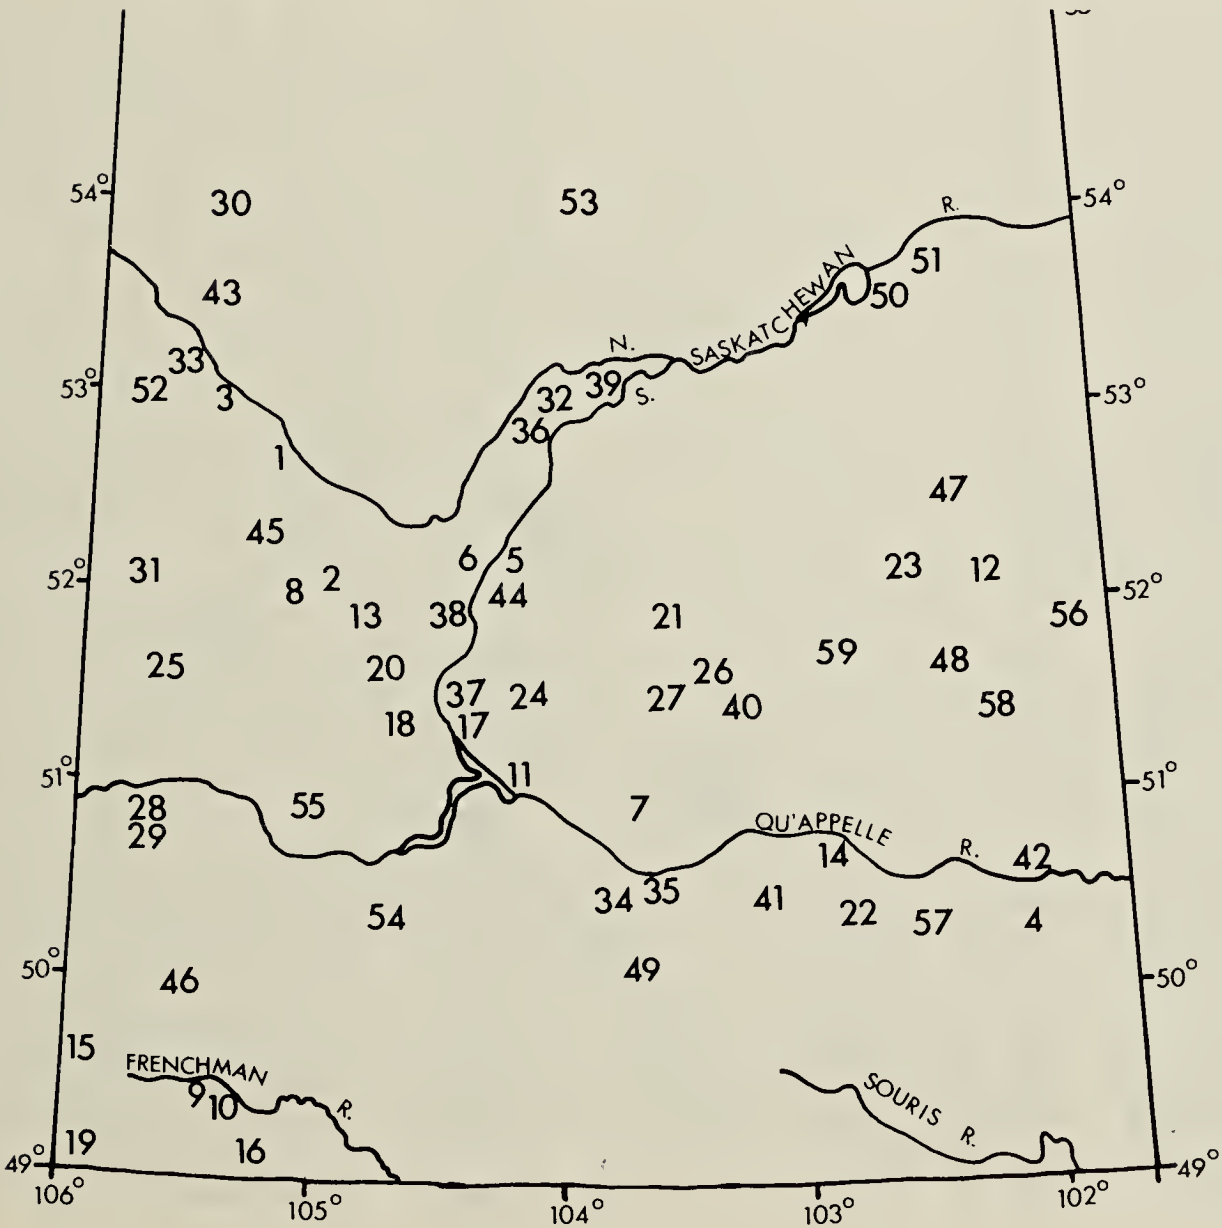

Snowy Owl.

Lorne Scott

Saskatoon (map No. 44) and one Iceland Gull at Squaw Rapids (map No. 50); with a Cooper's Hawk at Leader (map No. 28) and a Common Snipe at Fort Walsh (map No. 15) recorded on count day rather than as additional during count period (as previously), the 38 year Count Day total is 128 species, with two races (Oregon Junco and Audubon's Warbler) and six additional species seen during count period.

- | | |
|------------------------|----------------------------------|
| 1. BATTLEFORD | 31. LUSELAND |
| 2. BIGGAR | 32. MACDOWALL |
| 3. BIG GULLY CREEK | 33. MAIDSTONE BRIDGE |
| 4. BROADVIEW | 34. MOOSE JAW |
| 5. CLARKBORO | 35. NICOLLE FLATS |
| 6. DALMENY | 36. NISBET FOREST |
| 7. DILKE | 37. OUTLOOK |
| 8. DUPEROW-RUTHILDA | 38. PIKE LAKE |
| 9. EASTEND | 39. PRINCE ALBERT |
| 10. EASTEND | 40. RAYMORE |
| 11. ELBOW | 41. REGINA |
| 12. ENDEAVOUR | 42. ROUND LAKE |
| 13. FEUDAL | 43. ST. WALBURG |
| 14. FORT QU'APPELLE | 44. SASKATOON |
| 15. FORT WALSH | 45. SCOTT |
| 16. FRONTIER | 46. SKULL CREEK |
| 17. GARDINER DAM | 47. SOMME |
| 18. GLAMIS-WISETON | 48. SPIRIT LAKE |
| 19. GOVENLOCK | 49. SPRING VALLEY |
| 20. HARRIS | 50. SQUAW RAPIDS |
| 21. HUMBOLDT | 51. SQUAW RAPIDS-SIPANOK CHANNEL |
| 22. INDIAN HEAD | 52. WASECA |
| 23. KELVINGTON | 53. WASKESIU |
| 24. KENASTON | 54. WEBB-SWIFT CURRENT |
| 25. KINDERSLEY | 55. WHITE BEAR |
| 26. KUTAWAGAN LAKE | 56. WHITEBEECH |
| 27. LAST MOUNTAIN LAKE | 57. WOLSELEY |
| 28. LEADER | 58. YORKTON |
| 29. LEADER | 59. WYNYARD |
| 30. LOON LAKE | |